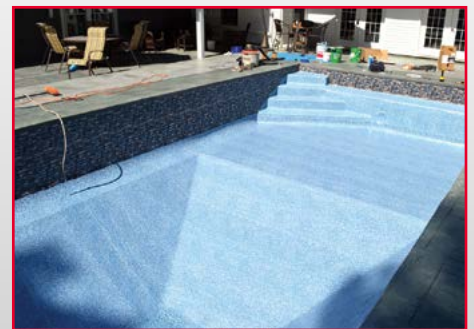

STA'-PUT

BIG STICKY Pool Wall Foam Spray Adhesive

Save time and money!

“Using Big Sticky, we were able to put the wall foam on in a third of the time it takes using aerosol cans.”

- Rick's Swimming Pools (Lewiston, ME)

# of 500 ft. ² POOLS			
	COVERAGE	(20' x 10' x 5')	EQUIVALENCY
BIG STICKY	1411 ft. ²	3	1 Canister
Aerosol Can	100 ft. ²	1/5	14 (24 oz. Cans)

REV 1.24